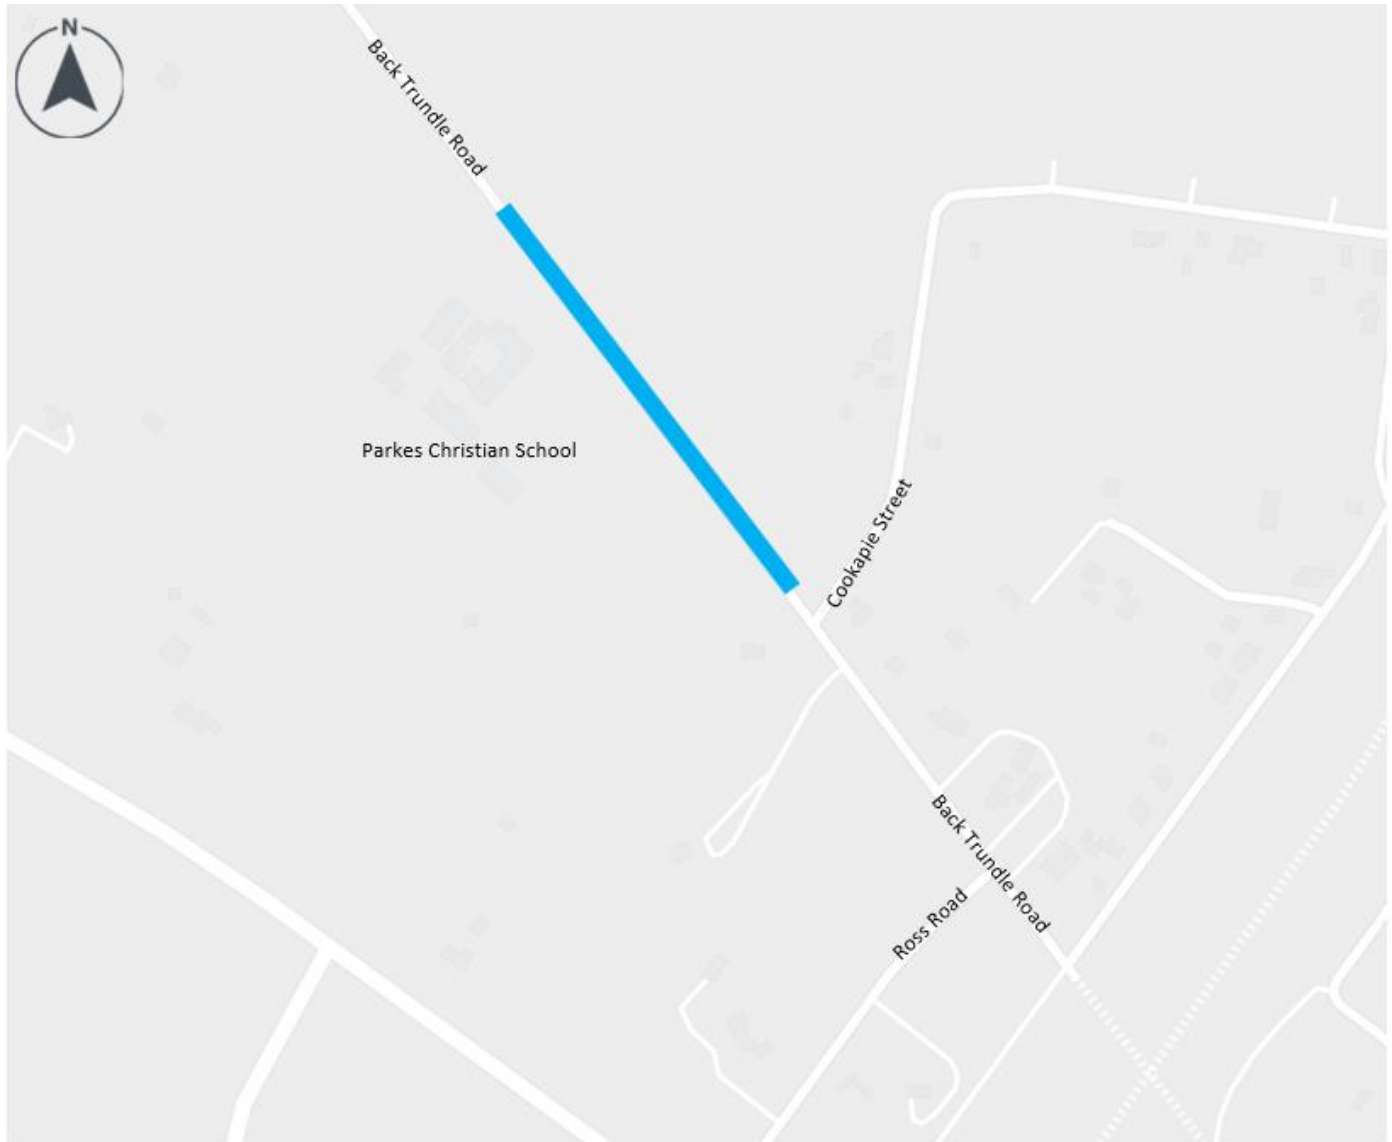

Location of work

KEY Work area

Contact us

24-hour Construction Response Line
1800 577 441

info.parkland@ventia.com.au

PO Box 412
Doonside, NSW 2787

For the latest traffic updates:
Call 132 701, visit livetraffic.com or
download the app Live Traffic NSW

Interpreter service

For languages other than English call 131 450
Arabic • Greek • Hindi • Mandarin • Vietnamese

لطلب خدمة الترجمة الشفهية للغات غير الإنجليزية اتصل
بالرقم **131 450**

Για υπηρεσίες διερμηνείας σε άλλες γλώσσες εκτός από
τα Αγγλικά καλέστε το **131 450**

अंग्रेजी के अतिरिक्त अन्य भाषाओं के लिए दुभाषिया सेवा
131 450 पर कॉल करें

获取英语以外的其他语言口译协助服务可以致电**131 450**

Để có dịch vụ thông ngôn cho các ngôn ngữ khác tiếng
Anh, gọi số **131 450**

For more information, please contact info.parkland@ventia.com.au

Page 2 of 2